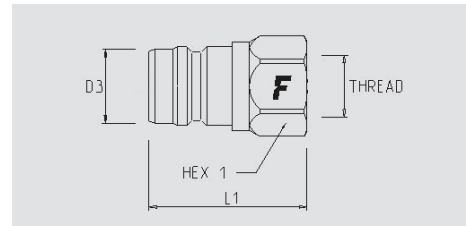

Material	<b>Steel</b>
Seals	<b>VITON</b>
Working temperatures	<b>- 20 °C to + 200 °C</b>
Surface treatment	<b>MATE 500 (CrIII)</b>
Series Interchange	<b>FASTER</b>
Valve Type	<b>None</b>
Connection	<b>Sleeve Retraction</b>
Disconnection	<b>Sleeve Retraction</b>
Connection Under Pressure	<b>Not Allowed</b>

## Pressure Drop

**No pressure drops detected during testing**

NL

Size		Thread details			FEMALE						
inch	mm	Thread Type	Standard	Thread	Part Number	L (L1 + Thread)		D1		HEX1	
						mm	inch	mm	inch	mm	inch
1/2"	12,5	F BSPP	ISO 1179-1	BSPP 1/2 FEMALE	NL 12 GAS F V	66	2,6	38	1,5	27	1,06
3/4"	20	F BSPP	ISO 1179-1	BSPP 3/4 FEMALE	NL 34 GAS F V	84	3,31	48	1,89	34	1,34

Size		Thread details			MALE								
inch	mm	Thread Type	Standard	Thread	Part Number	L (L1 + Thread)		D1		D3		HEX1	
						mm	inch	mm	inch	mm	inch	mm	inch
1/2"	12,5	F BSPP	ISO 1179-1	BSPP 1/2 FEMALE	NL 12 GAS M	44	1,73	30	1,98	20	0,8	27	1,06
3/4"	20	F BSPP	ISO 1179-1	BSPP 3/4 FEMALE	NL 34 GAS M	55	2,17	38	1,5	27,9	1,1	34	1,34