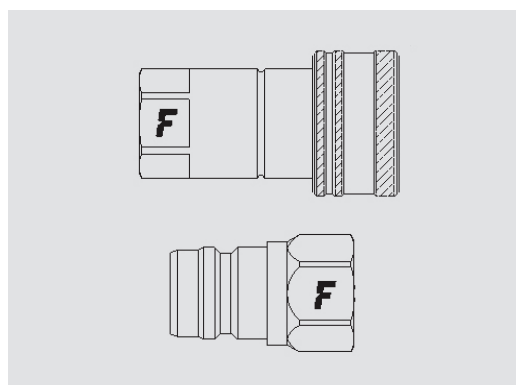

Applications

Technical Specifications

dash	Size		Working Pressure (MPa)	Flow Rate (l/min)	Spillage (ml)	Force to Connect (N)	Burst pressure (MPa)		
	mm	inch					Male	Female	Male + Female
08	12,5	1/2"	30	115	0	140			130
12	20	3/4"	30	150	0	150			130

Material	Steel
Seals	VITON
Working temperatures	- 20 °C to + 200 °C
Surface treatment	MATE 500 (CrIII)
Series Interchange	FASTER
Valve Type	None
Connection	Sleeve Retraction
Disconnection	Sleeve Retraction
Connection Under Pressure	Not Allowed

Pressure Drop

No pressure drops detected during testing