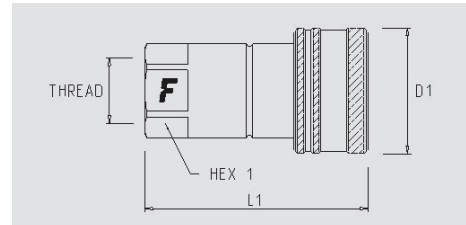

## Technical Specifications

dash	Size		Working Pressure (MPa)	Flow Rate (l/min)	Spillage (ml)	Force to Connect (N)	Burst pressure (MPa)		
	mm	inch					Male	Female	Male + Female
08	12,5	1/2"	30	115	0	140			130
12	20	3/4"	30	150	0	150			130

Material	<b>Steel</b>
Seals	<b>VITON</b>
Working temperatures	<b>- 20 °C to + 200 °C</b>
Surface treatment	<b>MATE 500 (CrIII)</b>
Series Interchange	<b>FASTER</b>
Valve Type	<b>None</b>
Connection	<b>Sleeve Retraction</b>
Disconnection	<b>Sleeve Retraction</b>
Connection Under Pressure	<b>Not Allowed</b>

## Pressure Drop

**No pressure drops detected during testing**

NL

Size		Thread details			FEMALE						
inch	mm	Thread Type	Standard	Thread	Part Number	L (L1 + Thread)		D1		HEX1	
						mm	inch	mm	inch	mm	inch
1/2"	12,5	F BSPP	ISO 1179-1	BSPP 1/2 FEMALE	NL 12 GAS F V	66	2,6	38	1,5	27	1,06
3/4"	20	F BSPP	ISO 1179-1	BSPP 3/4 FEMALE	NL 34 GAS F V	84	3,31	48	1,89	34	1,34